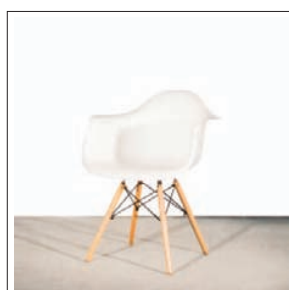

Scaun Eames-alb EUR 21.00
(61x62x77.5 cm)